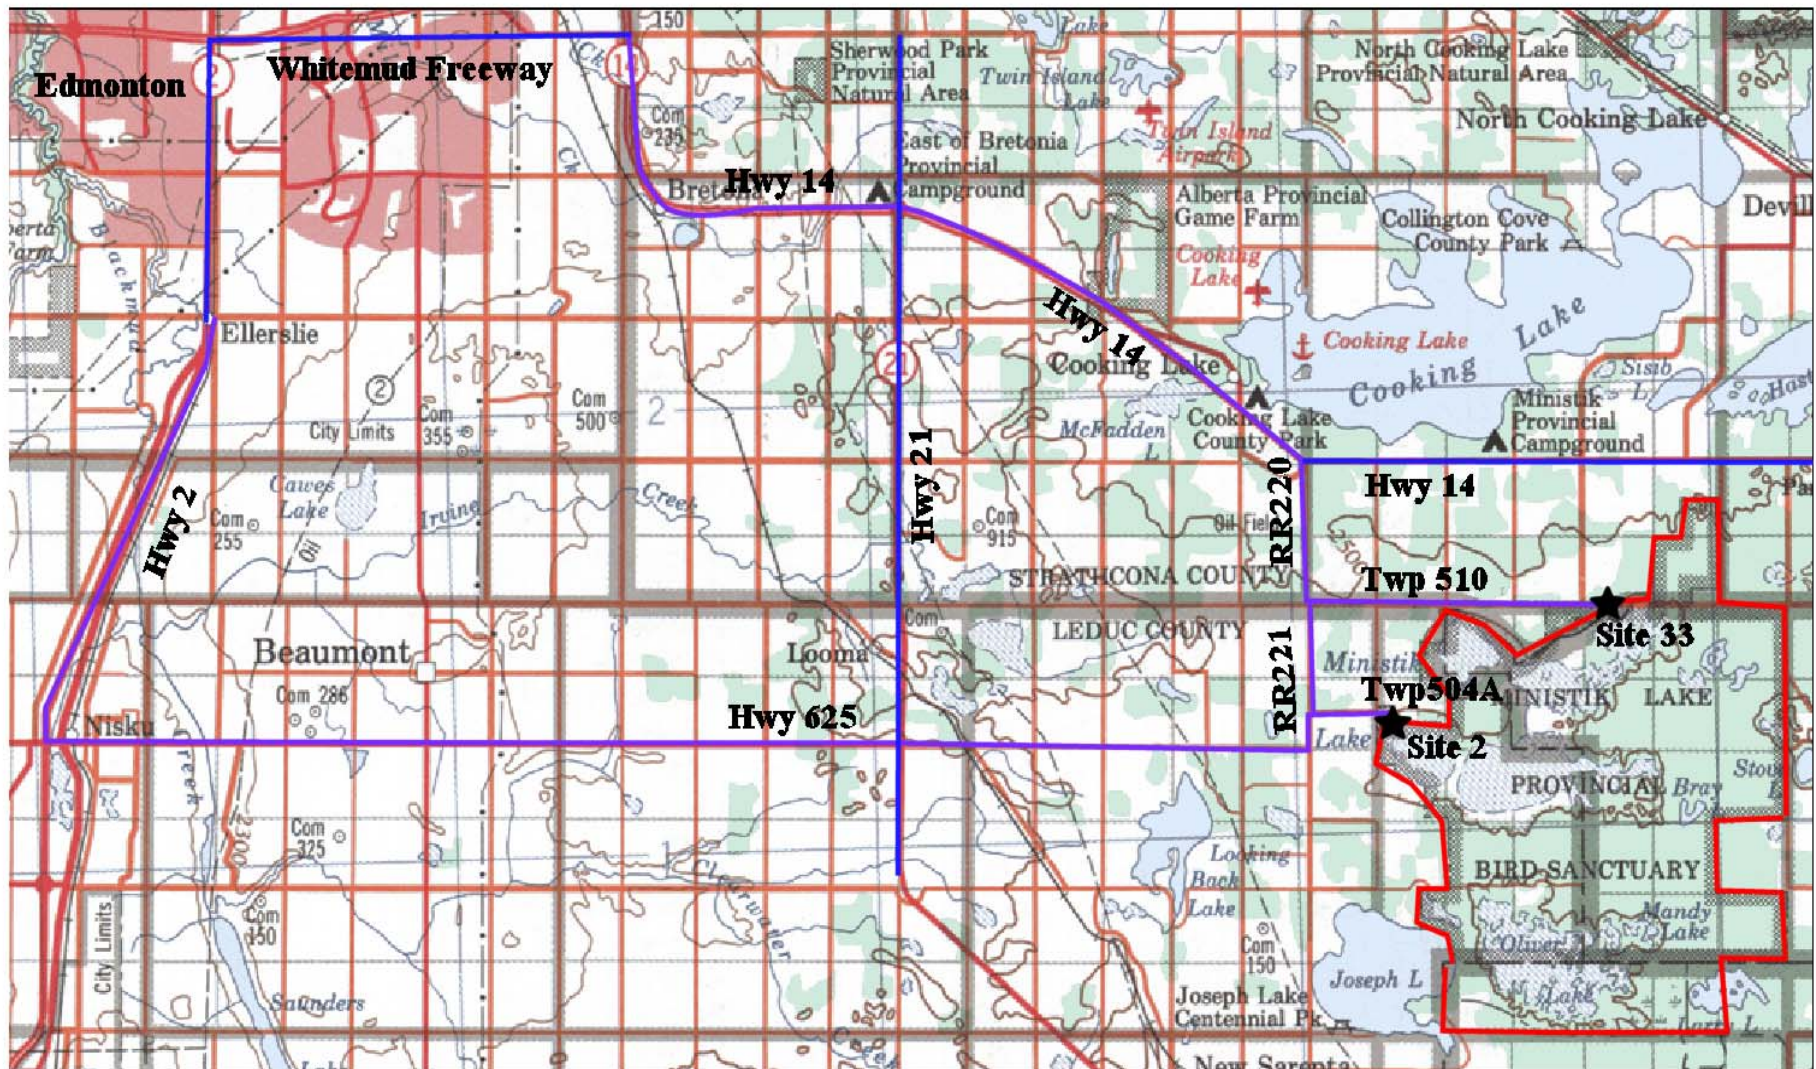

## Directions to Ministik Lake Snowmobile Trails

These trails are cleared and maintained by volunteers of Tri-County, Sherwood Park and Fort Saskatchewan Snowmobile Clubs. Please purchase an annual club membership to ride on these trails. The fees help pay for trail upgrades and maintenance.