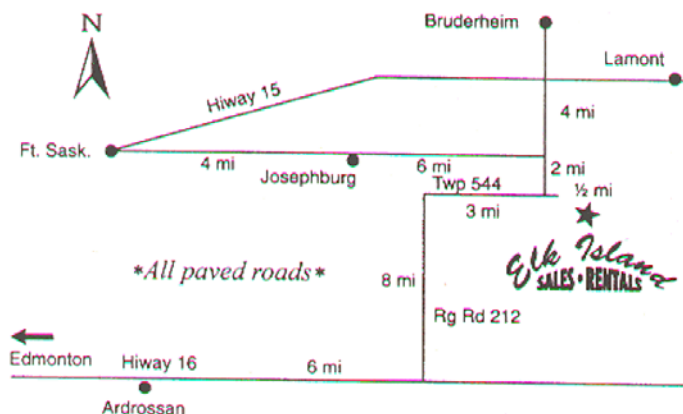

Elk Island SALES • RENTALS

POLARIS®
The Way Out.

Rental Sleds On Site
Parts – Service – Clothing & Accessories

998-9159

Hours: 8-8 Monday to Friday • 9 - 4 Saturday

Toll Free: 1-888-988-9159

Located On Trail At Staging Area