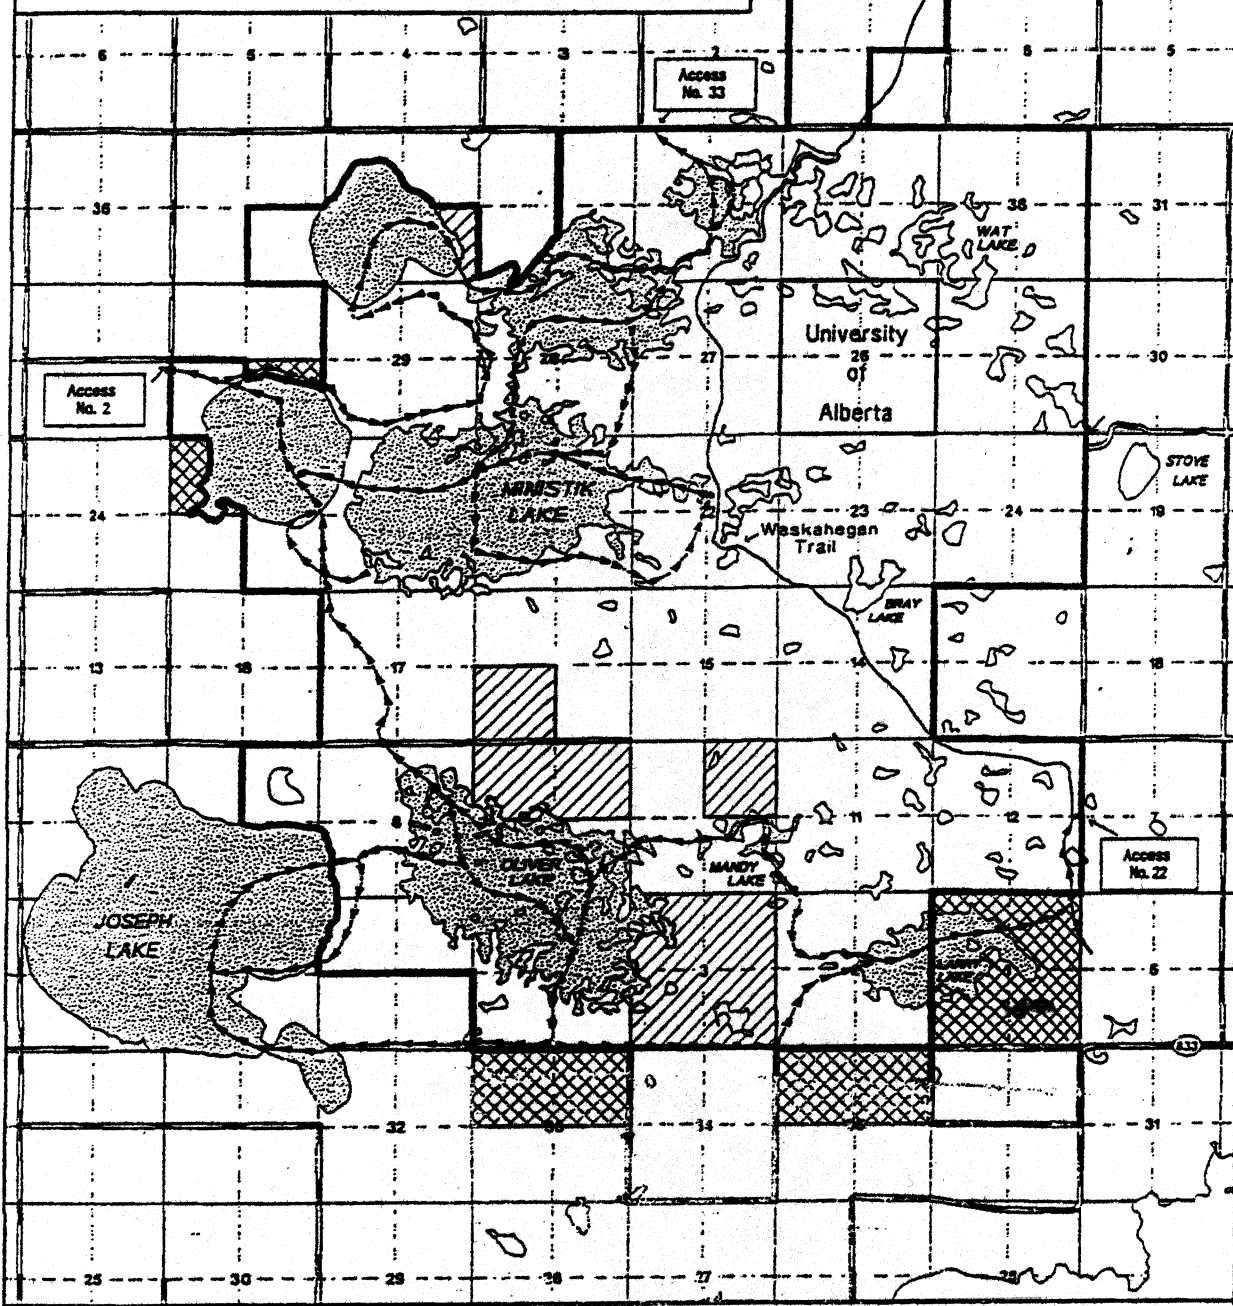

MINISTIK LAKE BIRD SANCTUARY

Staging Areas and Designated Routes For Winter Off Highway Vehicle Use

SCALE 1 : 75 000

-  Sanctuary Boundary
-  Roads (Developed)
-  Designated Routes (Winter OHV Use)
-  Private Land Inside Sanctuary
-  Crown Land Adjacent To Sanctuary
-  Lake Surfaces Designated For Winter OHV Use